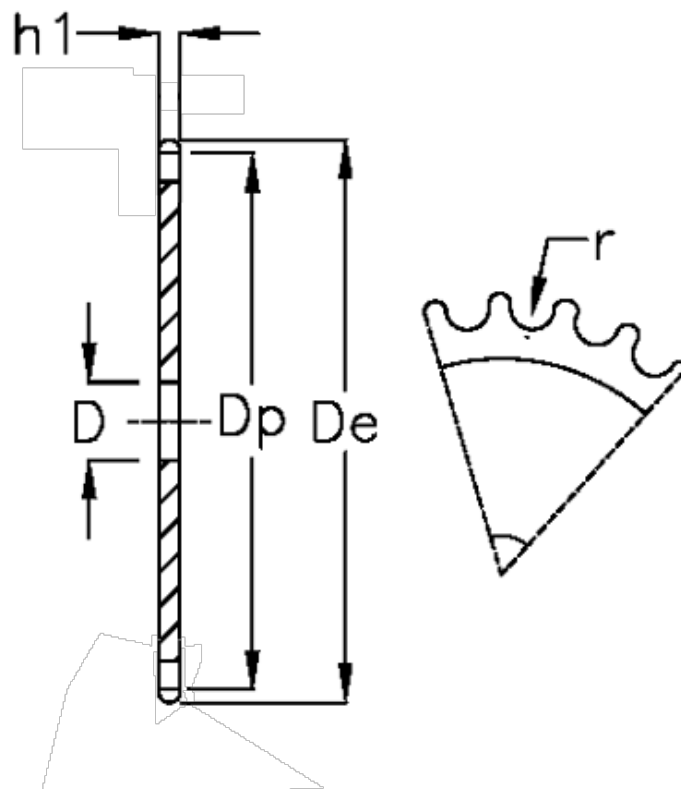

Article number: 616021003056

Description: Plate wheel 06 B-1 Z=56 simplex

Measures

C	= 1
D	= 16
De	= 173.8
Dp	= 169.88
For chain size	= 3/8 x 7/32
For chain type	= 06 B-1
h1	= 5.3
Number of teeth	= 56

$r = 6.35$